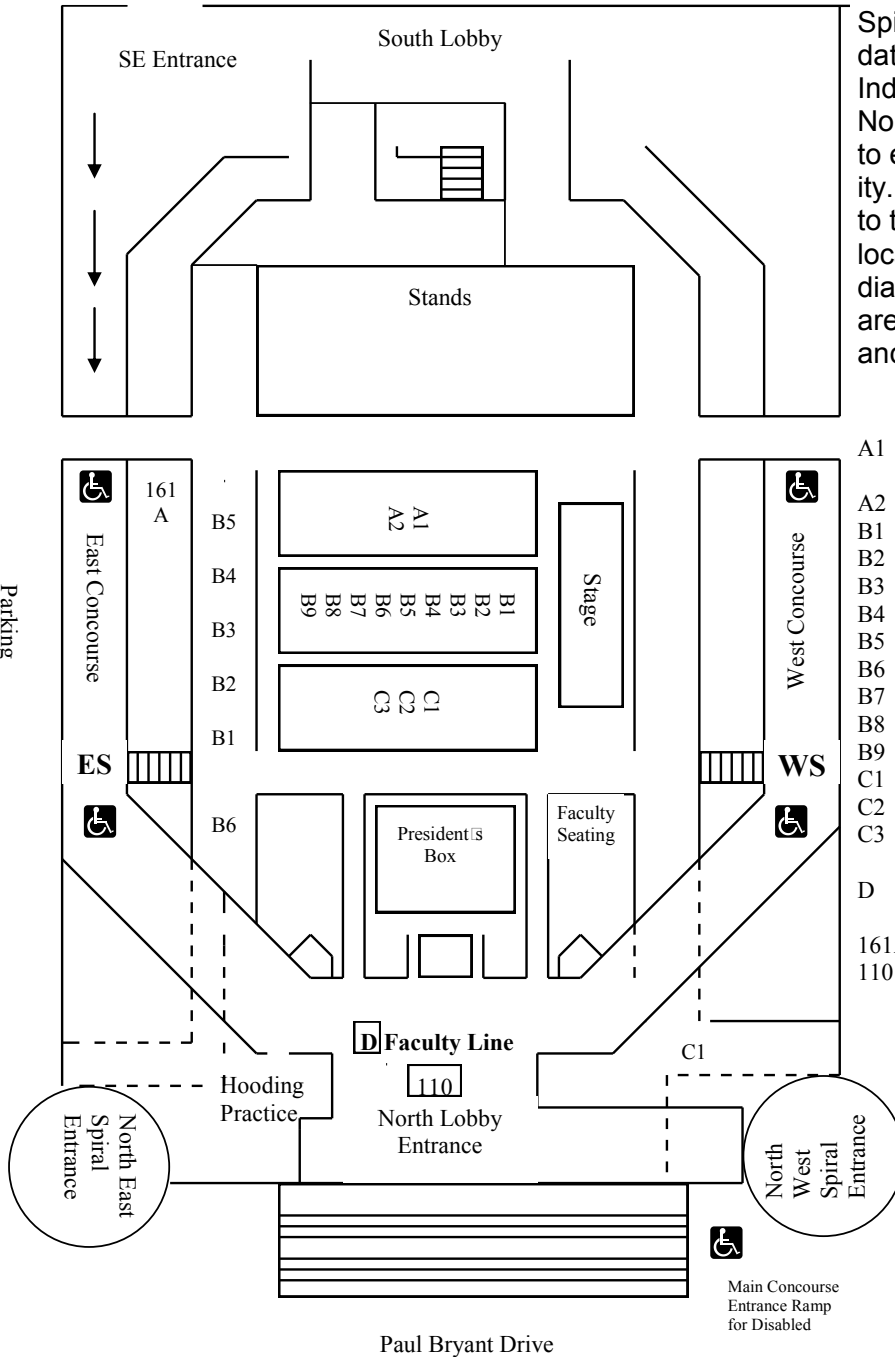

South East
 Entrance

Degree candidates who line up at Coleman Coliseum enter the coliseum at the street level through the North East or North West Spiral entrances. Degree candidates who line up at the Crisp Indoor Practice Facility go to the North West side of the coliseum to enter the indoor practice facility. Candidates should proceed to their college or school line up location as indicated on the two diagrams. Information assistants are available to provide direction and assistance.